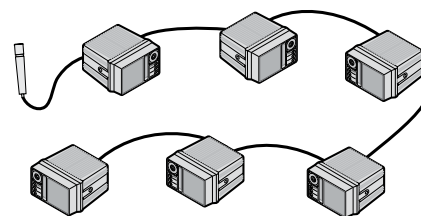

AN-1000X+ DAISY-CHAIN DAISY-CHAIN READY • CONNECT MULTIPLE SYSTEMS

SIMPLE LINE-OUT TO LINE-IN CONNECTION EXPANDS COVERAGE

(Features & Specifications Subject to Change Without Notice)