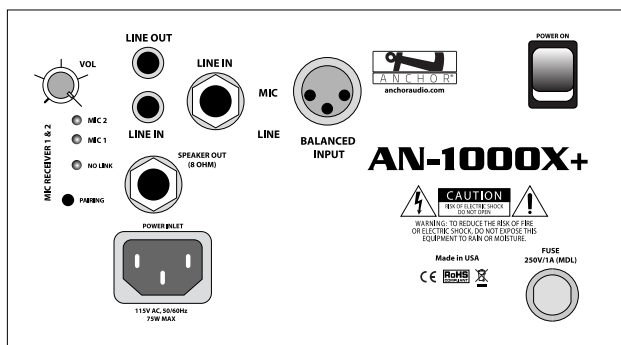

## TECH SPECS

- 107 dB of clear sound
- 50W AC
- 1.9 GHz wireless frequency
- 1/4" line input
- Balanced XLR input
- 1/4" line output to daisy chain multiple units
- Mic/line level dip switch
- One 4.5" woofer
- One 10 mm dome tweeter

## FEATURES

- Reaches crowds of 250+
- Connect up to two wireless mics
- Built-in bracket mount screws for easy installation (bracket with Allen wrench sold separately)

(AN-1000XU2+ Back Panel)

### Technical Specifications

Rated Power Output	50 watts AC
Max SPL @ Rated Power	107 dB @ 1 meter
Frequency Response	65 Hz – 20 kHz ± 3 dB
Microphone Wireless Frequency	1.9 GHz DECT
Microphone Wireless Range	150' + line of sight
Line Inputs	Hi-Z, unbalanced, 1/4" phone & RCA
Balanced Inputs	Microphone / line configurable, female XLR, switchable phantom power
Line Output	Lo-Z, RCA, buffer isolated line-level
Speaker Output	8 Ω, unswitched, 1/4" phone
Speaker Type	4.5" woofer, 10 mm dome tweeter
AC Power Requirements	110 - 125 VAC, 50/60 Hz 50W max
Export Model Power Requirements	208 - 240 VAC, 50/60 Hz 50W max
Fuse Rating	T 1.0A / 250V (internally mounted)
Export Model Fuse Rating	T 0.5A / 250v (internally mounted)
Dimensions (HWD)	9" x 8" x 5.5" (23 x 21 x 14 cm)
Weight	6.5 lbs / 2.9 Kg