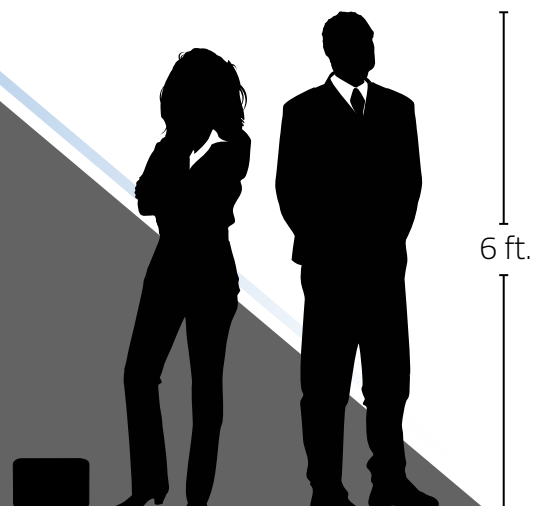

# AN-1000X+

Speaker Monitor

## TECH SPECS

- 107 dB of clear sound
- 50W AC
- 1.9 GHz wireless frequency
- 1/4" line input
- Balanced XLR input
- 1/4" line output to daisy chain multiple units
- Mic/line level dip switch
- One 4.5" woofer
- One 10 mm dome tweeter