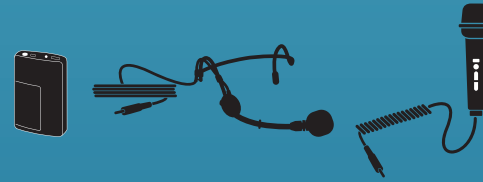

473150
Beltpack WB-LINK &
Headband Mic HBM-LINK
& Handheld Wired Mic 50