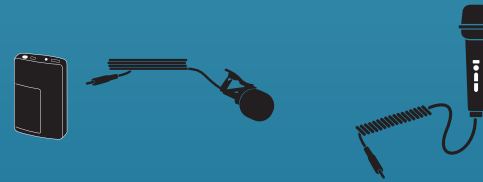

AN-MINIU2

473100
Handheld Mic WH-LINK
& Handheld Wired Mic 50
"LITE-DP-H"

473150
Beltpack WB-LINK &
Headband Mic HBM-LINK
& Handheld Wired Mic 50

473160
Beltpack WB-LINK & Lapel Mic
LM-LINK & Handheld Wired Mic 50