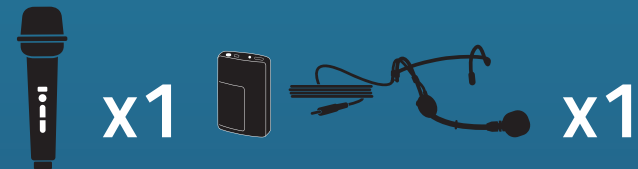

814225
Handheld WH-LINK + Beltpack WB-LINK
& Headband Mic HBM-LINK