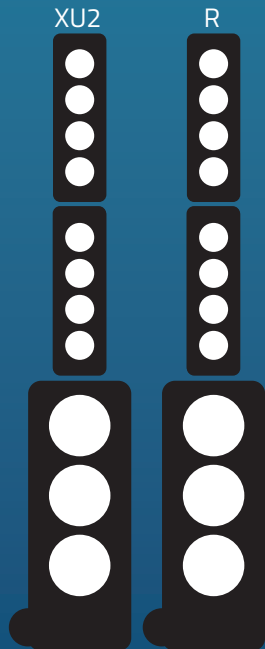

AIR XR2

Beacon Pair, Anchor-Air Cable Free Network and 2 wireless microphones

860200
Handheld Mics WH-LINK

860250
Beltpacks WB-LINK &
Headband Mics HBM-LINK

860260
Beltpacks WB-LINK & Lapel Mics
LM-LINK

860270
Beltpacks WB-LINK & Collar Mics
CM-LINK

860225
Handheld WH-LINK + Beltpack WB-LINK
& Headband Mic HBM-LINK

860230
Handheld WH-LINK + Beltpack
WB-LINK & Lapel Mic LM-LINK

860235
Handheld WH-LINK + Beltpack
WB-LINK & Collar Mic CM-LINK