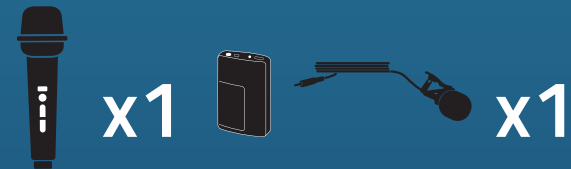

811230
Handheld WH-LINK + Beltpack
WB-LINK & Lapel Mic LM-LINK