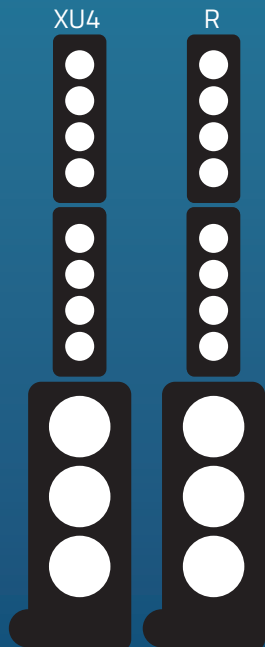

# AIRFLEX XR2

Beacon Pair, Anchor-Air Cable Free Network and 2 wireless microphones

**865200**  
Handheld Mics WH-LINK

**865250**  
Beltpacks WB-LINK &  
Headband Mics HBM-LINK

**865260**  
Beltpacks WB-LINK & Lapel Mics  
LM-LINK

**865270**  
Beltpacks WB-LINK & Collar Mics  
CM-LINK

**865225**  
Handheld WH-LINK + Beltpack WB-LINK  
& Headband Mic HBM-LINK

**865230**  
Handheld WH-LINK + Beltpack  
WB-LINK & Lapel Mic LM-LINK

**865235**  
Handheld WH-LINK + Beltpack  
WB-LINK & Collar Mic CM-LINK

# AIR XR4

Beacon Pair, Anchor-Air Cable Free Network and 4 wireless microphones

**860400**  
Handheld Mics WH-LINK

**860450**  
Beltpacks WB-LINK &  
Headband Mics HBM-LINK

**860460**  
Beltpacks WB-LINK & Lapel Mics  
LM-LINK