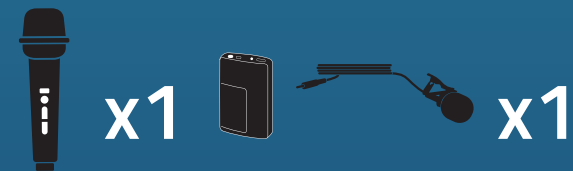

860230
Handheld WH-LINK + Beltpack
WB-LINK & Lapel Mic LM-LINK