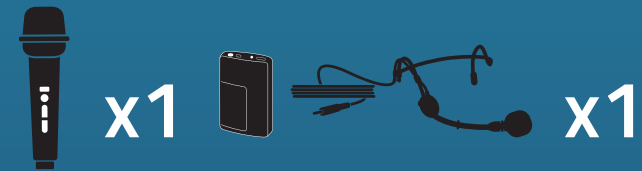

860225
Handheld WH-LINK + Beltpack WB-LINK
& Headband Mic HBM-LINK