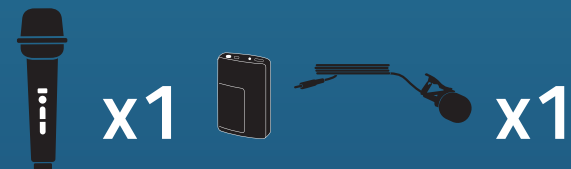

814230
Handheld WH-LINK + Beltpack
WB-LINK & Lapel Mic LM-LINK