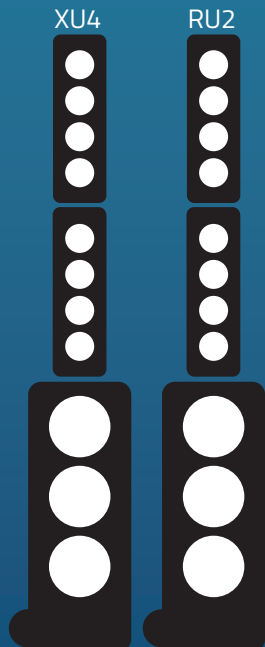

AIRFLEX XR4

Beacon Pair, Anchor-Air Cable Free Network and 4 wireless microphones

865400
Handheld Mics WH-LINK

865450
Beltpacks WB-LINK &
Headband Mics HBM-LINK

865460
Beltpacks WB-LINK & Lapel Mics
LM-LINK

865470
Beltpacks WB-LINK & Collar Mics
CM-LINK

865425
Handhelds WH-LINK + Beltpacks WB-LINK
& Headband Mics HBM-LINK

865430
Handhelds WH-LINK + Beltpacks
WB-LINK & Lapel Mics LM-LINK

865435
Handhelds WH-LINK + Beltpacks
WB-LINK & Collar Mics CM-LINK