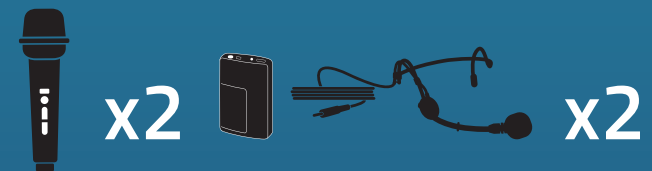

860425
Handhelds WH-LINK + Beltpacks WB-LINK
& Headband Mics HBM-LINK