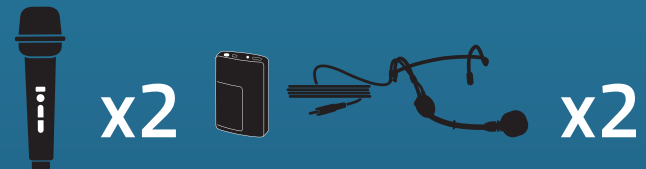

815425
Handhelds WH-LINK + Beltpacks WB-LINK
& Headband Mics HBM-LINK