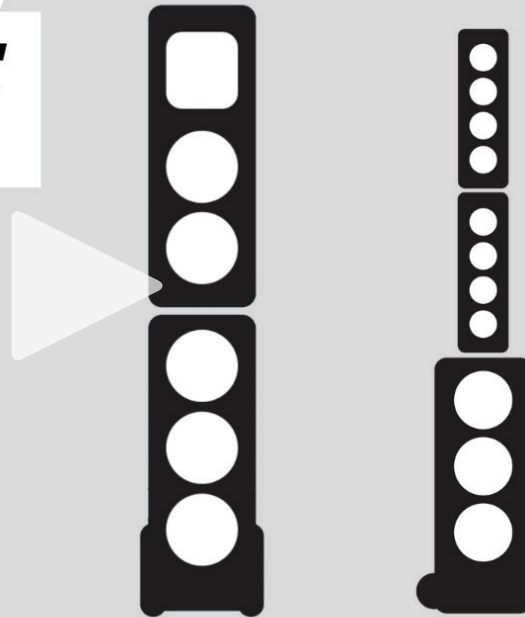

## ALL-IN-ONE PA SYSTEMS: BIGFOOT & BEACON

- A self-contained portable system where everything except the microphone(s) is in one unit
- Provides a variety of sound projection possibilities with minimal setup process
- Easy setup and break-down; system rolls away on wheels when done
- Available in wireless versions that can transmit to multiple speakers around a venue
- Available as battery-powered models that can play for hours without plugging in