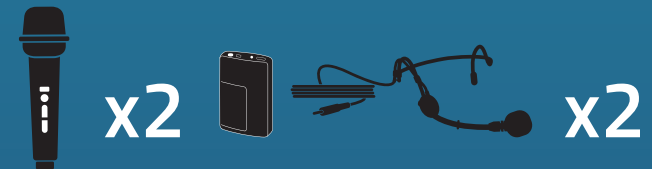

812425
Handhelds WH-LINK + Beltpacks WB-LINK
& Headband Mics HBM-LINK