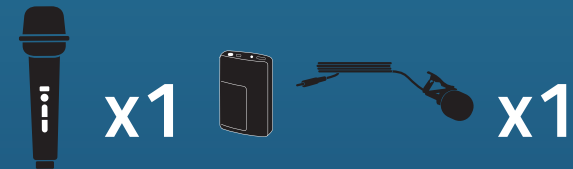

865230
Handheld WH-LINK + Beltpack
WB-LINK & Lapel Mic LM-LINK