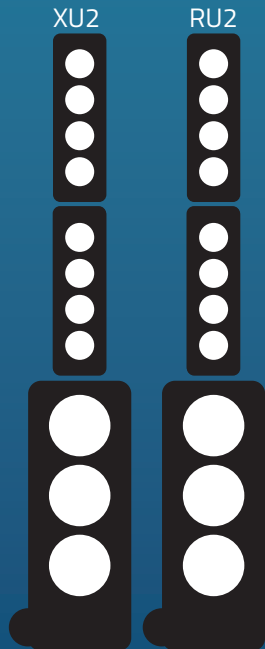

AIRFLEX XR2

Beacon Pair, Anchor-Air Cable Free Network and 2 wireless microphones

865200
Handheld Mics WH-LINK

865250
Beltpacks WB-LINK &
Headband Mics HBM-LINK

865260
Beltpacks WB-LINK & Lapel Mics
LM-LINK

865270
Beltpacks WB-LINK & Collar Mics
CM-LINK

865225
Handheld WH-LINK + Beltpack WB-LINK
& Headband Mic HBM-LINK

865230
Handheld WH-LINK + Beltpack
WB-LINK & Lapel Mic LM-LINK

865235
Handheld WH-LINK + Beltpack
WB-LINK & Collar Mic CM-LINK