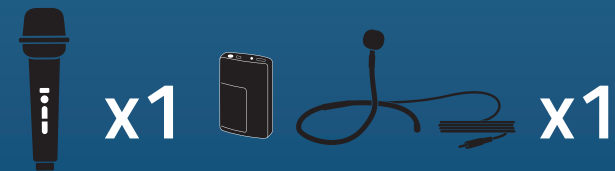

**860270**  
Beltpacks WB-LINK & Collar Mics  
CM-LINK

**860225**  
Handheld WH-LINK + Beltpack WB-LINK  
& Headband Mic HBM-LINK

**860230**  
Handheld WH-LINK + Beltpack  
WB-LINK & Lapel Mic LM-LINK

**860235**  
Handheld WH-LINK + Beltpack  
WB-LINK & Collar Mic CM-LINK