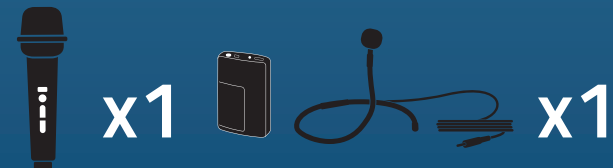

811235
Handheld WH-LINK + Beltpack
WB-LINK & Collar Mic CM-LINK