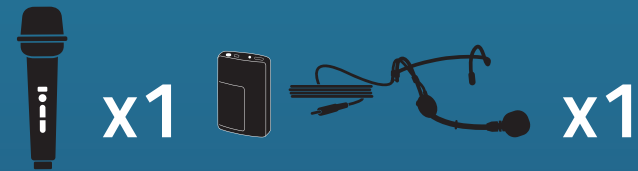

811225
Handheld WH-LINK + Beltpack WB-LINK
& Headband Mic HBM-LINK