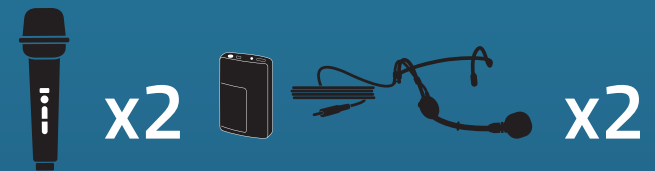

865425
Handhelds WH-LINK + Beltpacks WB-LINK
& Headband Mics HBM-LINK