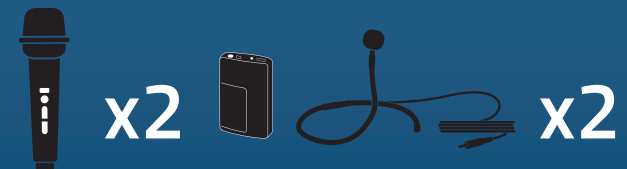

812435
Handhelds WH-LINK + Beltpacks
WB-LINK & Collar Mics CM-LINK