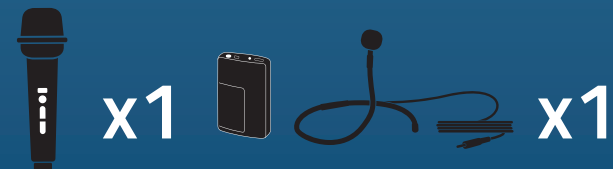

**814270**  
Beltpacks WB-LINK & Collar Mics  
CM-LINK

**814225**  
Handheld WH-LINK + Beltpack WB-LINK  
& Headband Mic HBM-LINK

**814230**  
Handheld WH-LINK + Beltpack  
WB-LINK & Lapel Mic LM-LINK

**814235**  
Handheld WH-LINK + Beltpack  
WB-LINK & Collar Mic CM-LINK