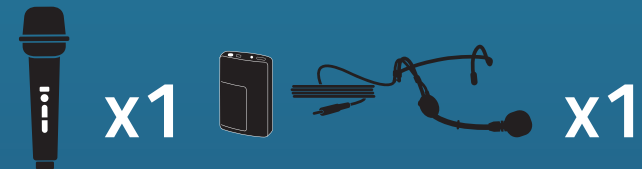

865225
Handheld WH-LINK + Beltpack WB-LINK
& Headband Mic HBM-LINK