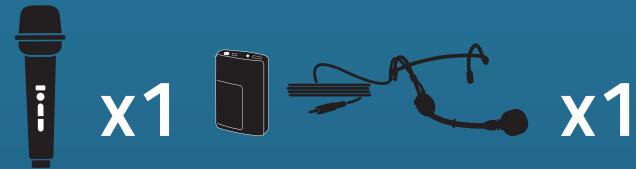

545225
Handheld WH-LINK + Beltpack WB-LINK
& Headband Mic HBM-LINK