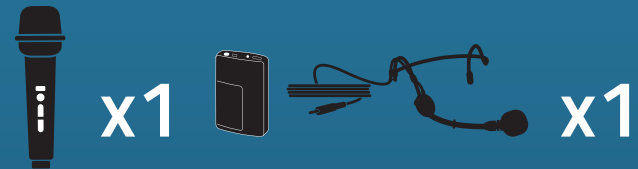

760225
Handheld WH-LINK + Beltpack WB-LINK
& Headband Mic HBM-LINK