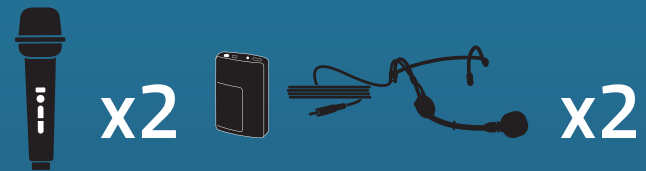

612425
Handhelds WH-LINK + Beltpacks WB-LINK
& Headband Mics HBM-LINK