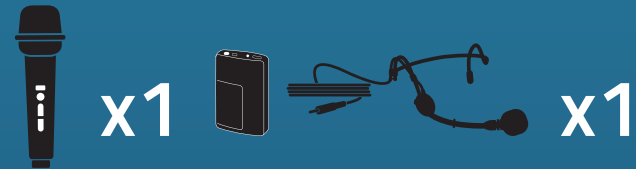

514225
Handheld WH-LINK + Beltpack WB-LINK
& Headband Mic HBM-LINK