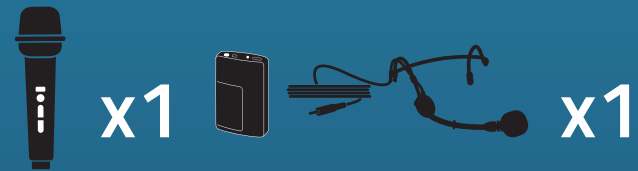

611225
Handheld WH-LINK + Beltpack WB-LINK
& Headband Mic HBM-LINK