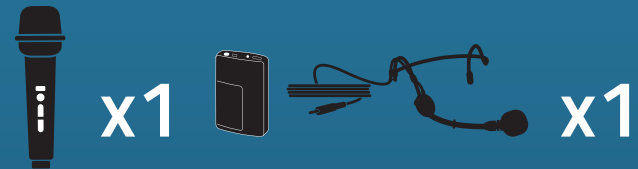

560225
Handheld WH-LINK + Beltpack WB-LINK
& Headband Mic HBM-LINK