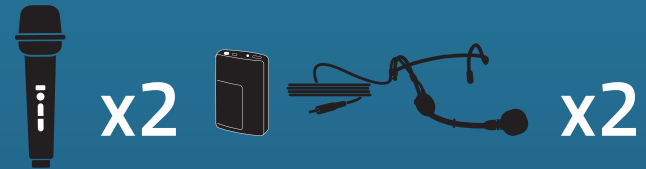

645425
Handhelds WH-LINK + Beltpacks WB-LINK
& Headband Mics HBM-LINK