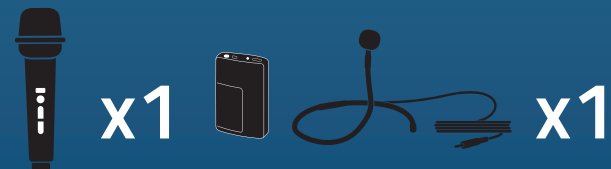

**714270**  
Beltpacks WB-LINK & Collar Mics  
CM-LINK

**714225**  
Handheld WH-LINK + Beltpack WB-LINK  
& Headband Mic HBM-LINK

**714230**  
Handheld WH-LINK + Beltpack  
WB-LINK & Lapel Mic LM-LINK

**714235**  
Handheld WH-LINK + Beltpack  
WB-LINK & Collar Mic CM-LINK