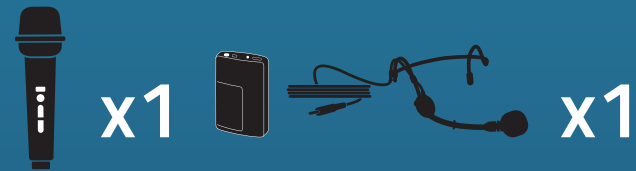

765225
Handhelds WH-LINK + Beltpack WB-LINK
& Headband Mic HBM-LINK