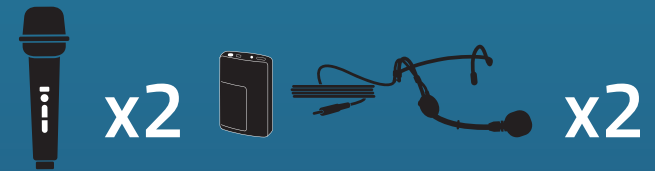

860425
Handhelds WH-LINK + Beltpacks WB-LINK
& Headband Mics HBM-LINK