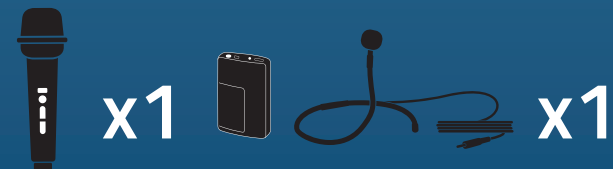

914270
Beltpacks WB-LINK & Collar Mics
CM-LINK

914225
Handheld WH-LINK + Beltpack WB-LINK
& Headband Mic HBM-LINK

914230
Handheld WH-LINK + Beltpack
WB-LINK & Lapel Mic LM-LINK

914235
Handheld WH-LINK + Beltpack
WB-LINK & Collar Mic CM-LINK