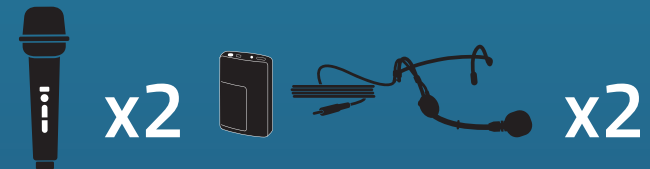

960425
Handhelds WH-LINK + Beltpacks WB-LINK &
Headband Mics HBM-LINK