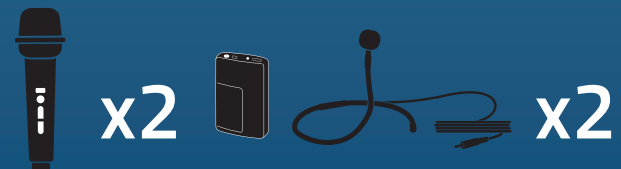

965435
Handhelds WH-LINK + Beltpacks
WB-LINK & Collar Mics CM-LINK