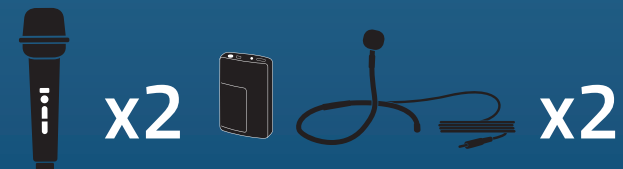

960435
Handhelds WH-LINK + Beltpacks
WB-LINK & Collar Mics CM-LINK