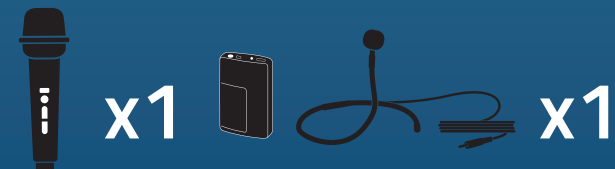

965270
Beltpacks WB-LINK & Collar Mics
CM-LINK

965225
Handheld WH-LINK + Beltpack WB-LINK
& Headband Mic HBM-LINK

965230
Handheld WH-LINK + Beltpack WB-LINK
& Lapel Mic LM-LINK

965235
Handheld WH-LINK + Beltpack
WB-LINK & Collar Mic CM-LINK