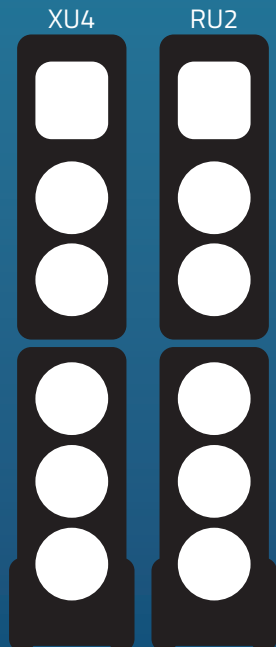

AIRFLEX XR4

Bigfoot Pair, Anchor-Air Cable Free Network and 4 wireless microphones

965400
Handheld Mics WH-LINK

965450
Beltpacks WB-LINK &
Headband Mics HBM-LINK

965460
Beltpacks WB-LINK & Lapel Mics
LM-LINK