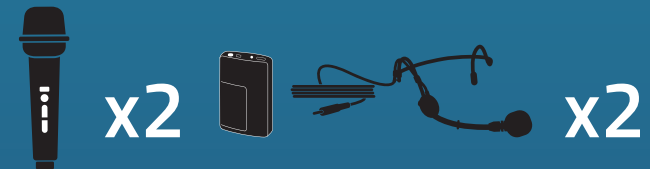

912425
Handhelds WH-LINK + Beltpacks WB-LINK
& Headband Mics HBM-LINK