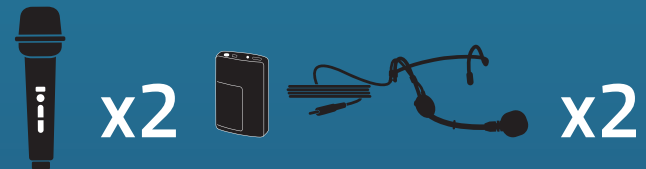

965425
Handhelds WH-LINK + Beltpacks WB-LINK
& Headband Mics HBM-LINK