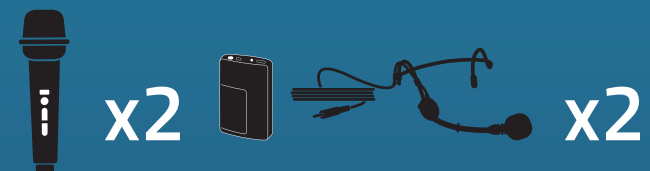

812425
Handhelds WH-LINK + Beltpacks WB-LINK
& Headband Mics HBM-LINK