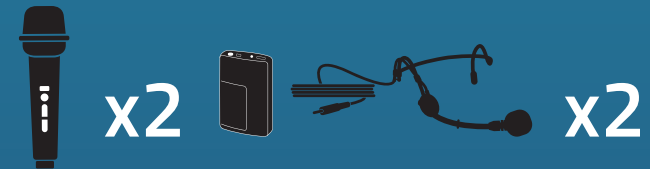

865425
Handhelds WH-LINK + Beltpacks WB-LINK
& Headband Mics HBM-LINK