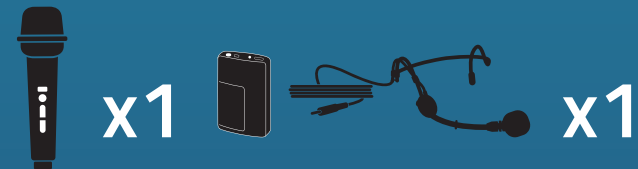

865225
Handheld WH-LINK + Beltpack WB-LINK
& Headband Mic HBM-LINK