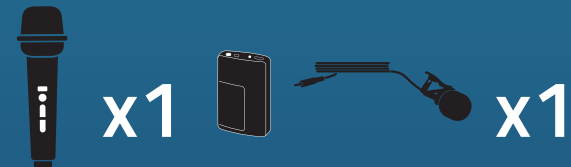

811230
Handheld WH-LINK + Beltpack
WB-LINK & Lapel Mic LM-LINK