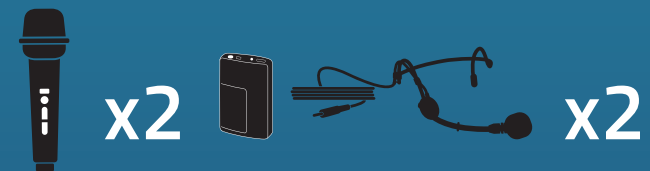

815425
Handhelds WH-LINK + Beltpacks WB-LINK
& Headband Mics HBM-LINK