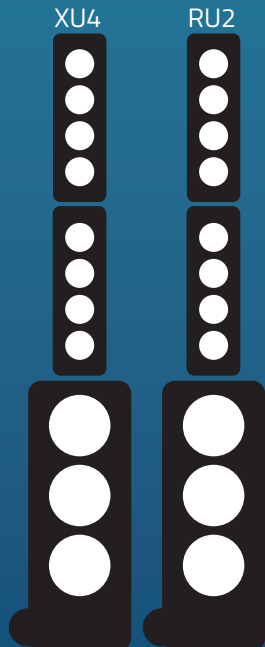

AIRFLEX XR4

Beacon Pair, Anchor-Air Cable Free Network and 4 wireless microphones

865400
Handheld Mics WH-LINK

865450
Beltpacks WB-LINK &
Headband Mics HBM-LINK

865460
Beltpacks WB-LINK & Lapel Mics
LM-LINK

865470
Beltpacks WB-LINK & Collar Mics
CM-LINK

865425
Handhelds WH-LINK + Beltpacks WB-LINK
& Headband Mics HBM-LINK

865430
Handhelds WH-LINK + Beltpacks
WB-LINK & Lapel Mics LM-LINK

865435
Handhelds WH-LINK + Beltpacks
WB-LINK & Collar Mics CM-LINK