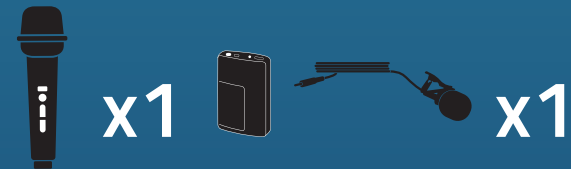

865230
Handheld WH-LINK + Beltpack
WB-LINK & Lapel Mic LM-LINK