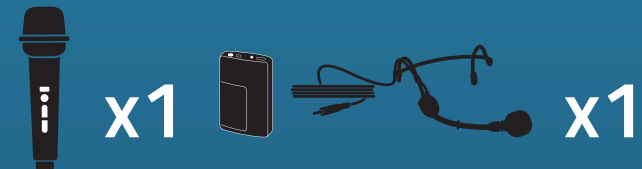

965225
Handheld WH-LINK + Beltpack WB-LINK
& Headband Mic HBM-LINK