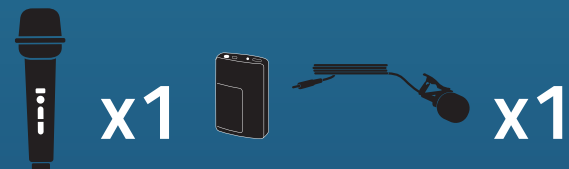

911230
Handheld WH-LINK + Beltpack
WB-LINK & Lapel Mic LM-LINK