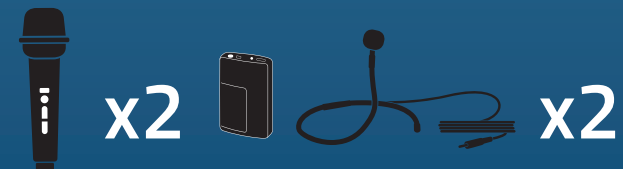

912470
Beltpacks WB-LINK & Collar Mics
CM-LINK

912425
Handhelds WH-LINK + Beltpacks WB-LINK
& Headband Mics HBM-LINK

912430
Handhelds WH-LINK + Beltpacks
WB-LINK & Lapel Mics LM-LINK

912435
Handhelds WH-LINK + Beltpacks
WB-LINK & Collar Mics CM-LINK