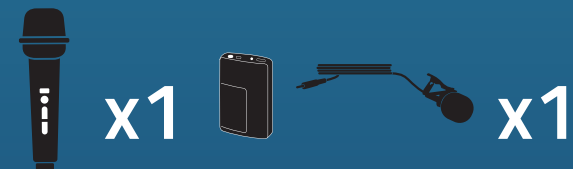

960230
Handheld WH-LINK + Beltpack
WB-LINK & Lapel Mic LM-LINK