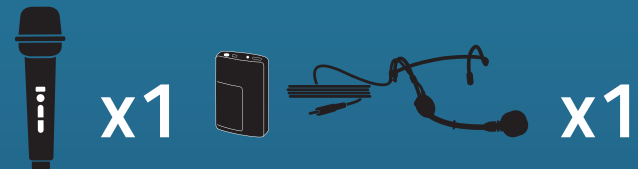

911225
Handheld WH-LINK + Beltpack WB-LINK
& Headband Mic HBM-LINK