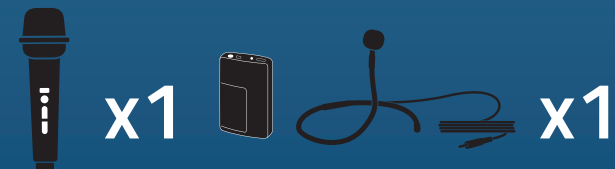

860235
Handheld WH-LINK + Beltpack
WB-LINK & Collar Mic CM-LINK