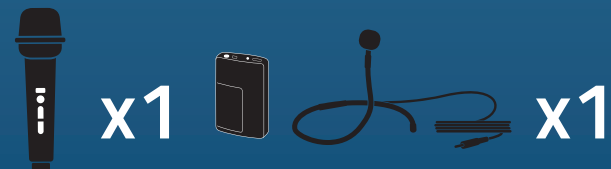

911235
Handheld WH-LINK + Beltpack
WB-LINK & Collar Mic CM-LINK