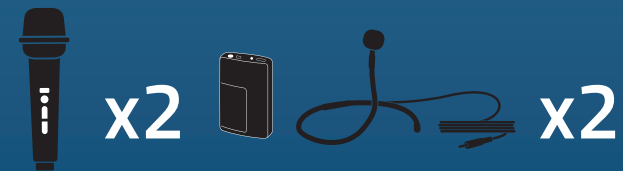

915470
Beltpacks WB-LINK & Collar Mics
CM-LINK

915425
Handhelds WH-LINK + Beltpacks WB-LINK
& Headband Mics HBM-LINK

915430
Handhelds WH-LINK + Beltpacks
WB-LINK & Lapel Mics LM-LINK

915435
Handhelds WH-LINK + Beltpacks
WB-LINK & Collar Mics CM-LINK