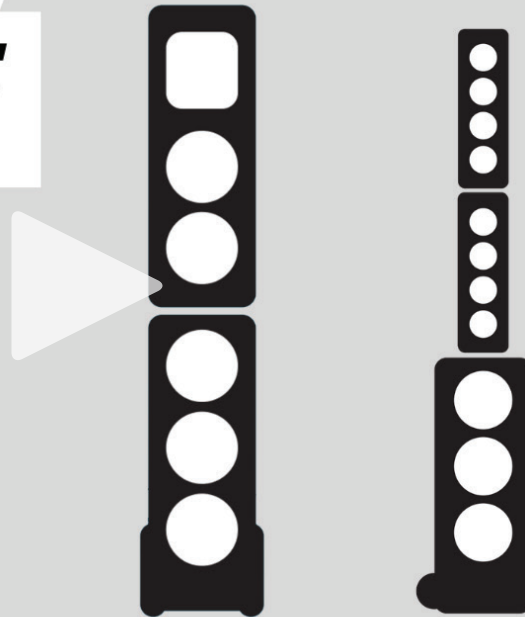

ALL-IN-ONE

SYSTEMS

ALL-IN-ONE PA SYSTEMS: BIGFOOT & BEACON

- A self-contained portable system where everything except the microphone(s) is in one unit
- Provides a variety of sound projection possibilities with minimal setup process
- Easy setup and break-down; system rolls away on wheels when done
- Available in wireless versions that can transmit to multiple speakers around a venue
- Available as battery-powered models that can play for hours without plugging in