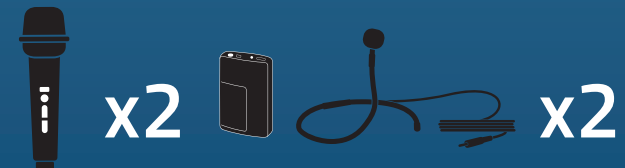

870435
Handhelds WH-LINK + Beltpacks
WB-LINK & Collar Mics CM-LINK