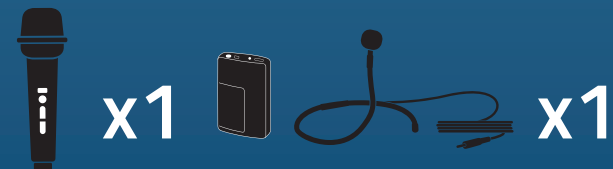

814270
Beltpacks WB-LINK & Collar Mics
CM-LINK

814225
Handheld WH-LINK + Beltpack WB-LINK
& Headband Mic HBM-LINK

814230
Handheld WH-LINK + Beltpack
WB-LINK & Lapel Mic LM-LINK

814235
Handheld WH-LINK + Beltpack
WB-LINK & Collar Mic CM-LINK