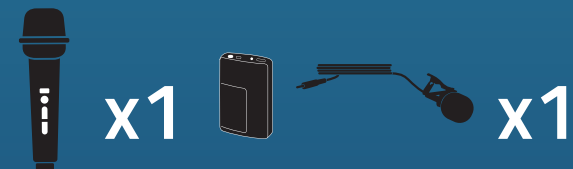

860230
Handheld WH-LINK + Beltpack
WB-LINK & Lapel Mic LM-LINK