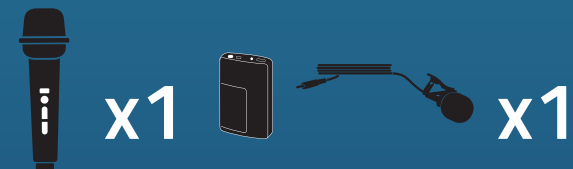

965230
Handheld WH-LINK + Beltpack WB-LINK
& Lapel Mic LM-LINK