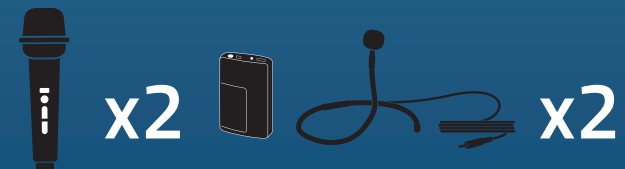

815470
Beltpacks WB-LINK & Collar Mics
CM-LINK

815425
Handhelds WH-LINK + Beltpacks WB-LINK
& Headband Mics HBM-LINK

815430
Handhelds WH-LINK + Beltpacks
WB-LINK & Lapel Mics LM-LINK

815435
Handhelds WH-LINK + Beltpacks
WB-LINK & Collar Mics CM-LINK