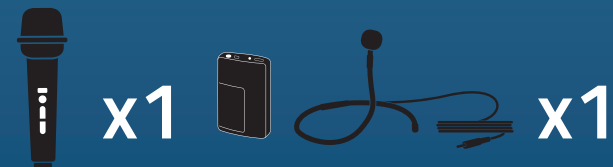

811235
Handheld WH-LINK + Beltpack
WB-LINK & Collar Mic CM-LINK