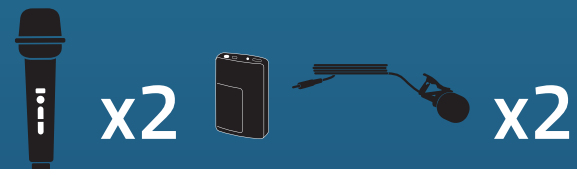

965430
Handhelds WH-LINK + Beltpacks
WB-LINK & Lapel Mics LM-LINK