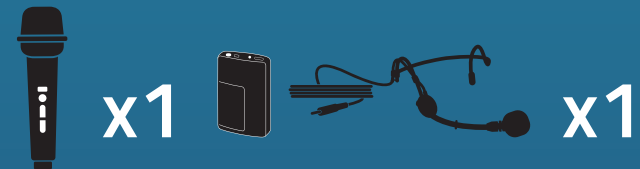

914225
Handheld WH-LINK + Beltpack WB-LINK
& Headband Mic HBM-LINK