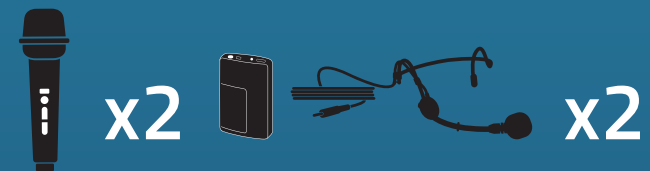

915425
Handhelds WH-LINK + Beltpacks WB-LINK
& Headband Mics HBM-LINK