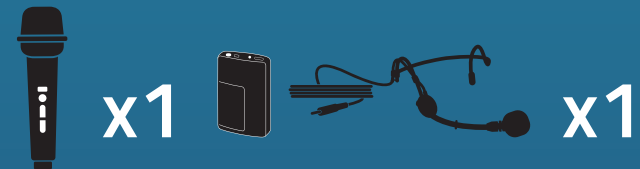

811225
Handheld WH-LINK + Beltpack WB-LINK
& Headband Mic HBM-LINK