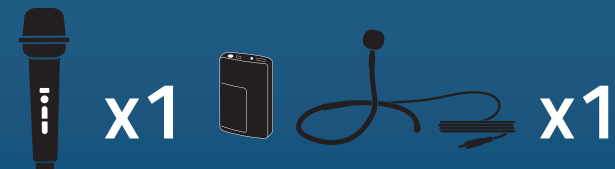

960235
Handheld WH-LINK + Beltpack
WB-LINK & Collar Mic CM-LINK