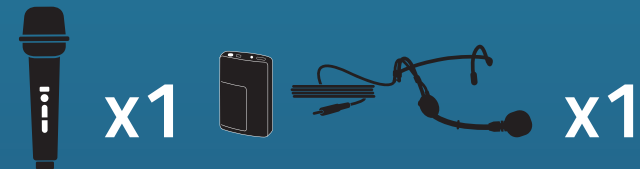

960225
Handheld WH-LINK + Beltpack WB-LINK
& Headband Mic HBM-LINK