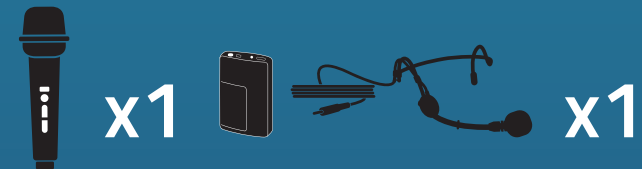

860225
Handheld WH-LINK + Beltpack WB-LINK
& Headband Mic HBM-LINK