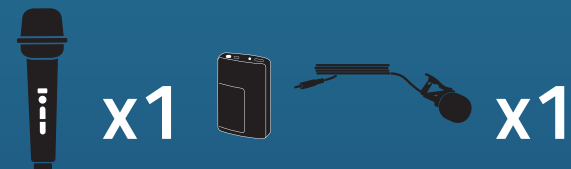

914230
Handheld WH-LINK + Beltpack
WB-LINK & Lapel Mic LM-LINK