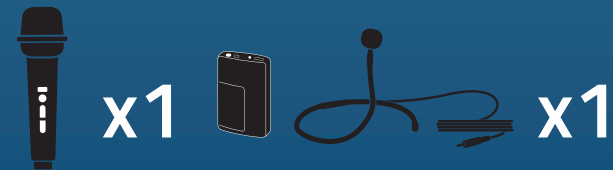

865270
Beltpacks WB-LINK & Collar Mics
CM-LINK

865225
Handheld WH-LINK + Beltpack WB-LINK
& Headband Mic HBM-LINK

865230
Handheld WH-LINK + Beltpack
WB-LINK & Lapel Mic LM-LINK

865235
Handheld WH-LINK + Beltpack
WB-LINK & Collar Mic CM-LINK