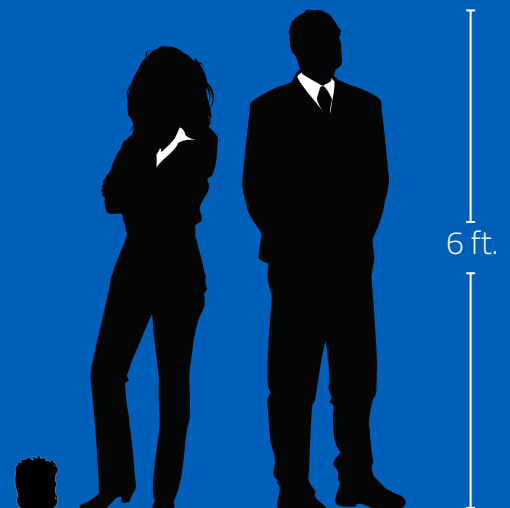

TOURVOX

Portable Public Address System

Perfect for...

- Tour Guides
- Field Trips
- Auctions
- First Responders
- Emergency Preparedness
- Public Gatherings
- and more!

TECH SPECS

- 100 dB of clear sound
- 30W DC mode
- 1/4" mic input
- Rechargeable AA alkaline batteries

FEATURES

- Reaches crowds of 100+
- Batteries operate 8 - 10 hours on a single charge
- Optional rechargeable battery kit
- Adjustable dual shoulder or belt strap for easy handling

TourVox Model & Package

Technical Specifications

Rated Power Output	30 watts DC
Max SPL @ Rated Power	100 dB @ 1 meter
Frequency Response	100 Hz – 15 kHz ± 3 dB
Speaker Type	4.5" Neodymium woofer
Battery	Ten 'AA' alkaline
Dimensions (HWD)	7" x 6" x 3.5" (17.8 x 15.2 x 8.9 cm)
Weight	2.5 lbs / 1.13 Kg
Warranty	6 years
Input	
Microphone	Lo-Z, 1/4" phone
RC-30 - Battery Recharge Kit	
Battery Type	Ten 'AA' size, NiMH 2.5 Ah
AC-30 Input	120 VAC, 60 Hz
AC-30/220 Input	220 VAC, 50 Hz