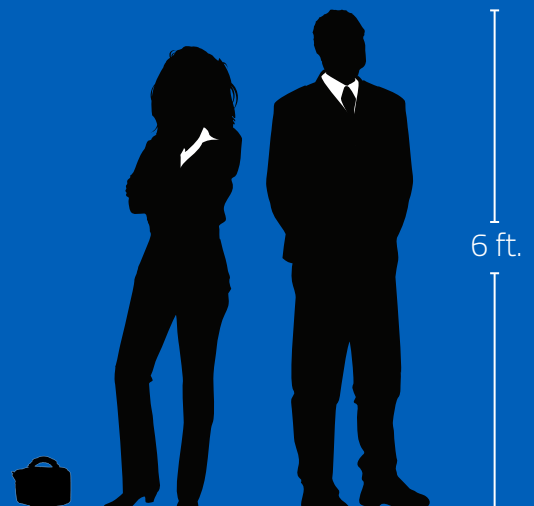

MINIVOX LITE / AN-MINI

Portable Public Address System

Perfect for...

- Tour Guides
- First Responders
- Auctions
- Schools & Universities
- Cheer & Dance Practice
- Military Training
- Indoor & Outdoor Events
- Public Gatherings
- Field Trips
- Emergency Preparedness
- and more!

TECH SPECS

- 100 dB of clear sound
- 30W AC/DC mode
- 1.9 GHz wireless frequency
- 1/4" mic input
- 3.5 mm AUX line input
- Rechargeable AA alkaline batteries
- One 4.5" woofer

FEATURES

- Reaches crowds of 100+
- Connect up to two wireless mics
- Mic boost button
- Batteries operate 10 - 12 hours on a single charge
- Optional rechargeable battery kit

MiniVox Lite

(AN-MINIU2 Back Panel)

Technical Specifications

Rated Power Output	30 watts AC/DC
Max SPL @ Rated Power	100 dB @ 1 meter
Frequency Response	100 Hz – 15 kHz ± 3 dB
Microphone Wireless Frequency	1.9 GHz DECT
Microphone Wireless Range	150' + line of sight
Line Input	Line level, 3.5 mm
Microphone Input	Lo-Z, 1/4" phone
Line Output	Line level, 3.5 mm
Speaker Type	4.5" Neodymium woofer
Battery	Ten 'AA' alkaline
Dimensions (HWD)	5.5" x 5.5" x 6" (14 x 14 x 15.24 cm)
Weight	2.5 lbs / 1.13 Kg
Warranty	6 years
RC-30 - Battery Recharge Kit	
Battery Type	Ten 'AA' size, NiMH 2.5 Ah
AC-30 Input	120 VAC, 60 Hz
AC-30/220 Input	220 VAC, 50 Hz