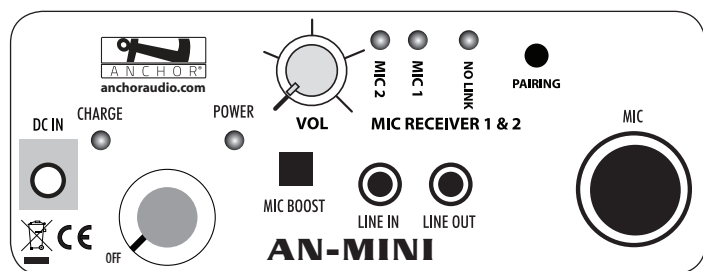

TECH SPECS

- 100 dB of clear sound
- 30W AC/DC mode
- 1.9 GHz wireless frequency
- 1/4" mic input
- 3.5 mm AUX line input
- Rechargeable AA alkaline batteries
- One 4.5" woofer

FEATURES

- Reaches crowds of 100+
- Connect up to two wireless mics
- Mic boost button
- Batteries operate 10 - 12 hours on a single charge
- Optional rechargeable battery kit

MiniVox Lite

(AN-MINIU2 Back Panel)

Technical Specifications

Rated Power Output	30 watts AC/DC
Max SPL @ Rated Power	100 dB @ 1 meter
Frequency Response	100 Hz – 15 kHz ± 3 dB
Microphone Wireless Frequency	1.9 GHz DECT
Microphone Wireless Range	150' + line of sight
Line Input	Line level, 3.5 mm
Microphone Input	Lo-Z, 1/4" phone
Line Output	Line level, 3.5 mm
Speaker Type	4.5" Neodymium woofer
Battery	Ten 'AA' alkaline
Dimensions (HWD)	5.5" x 5.5" x 6" (14 x 14 x 15.24 cm)
Weight	2.5 lbs / 1.13 Kg
Warranty	6 years
RC-30 - Battery Recharge Kit	
Battery Type	Ten 'AA' size, NiMH 2.5 Ah
AC-30 Input	120 VAC, 60 Hz
AC-30/220 Input	220 VAC, 50 Hz

MiniVox Lite / AN-Mini Models

AN-MINI	Personal PA System (does not include RC-30)
AN-MINIU2	AN-MINI with built-in dual wireless receiver (does not include RC-30)

MiniVox Lite / AN-Mini Packages

Lite-BP	- AN-MINI - Soft case (SOFT-MINI) - Wired handheld mic - 1/4" plug (MIC-50) - Battery recharge kit (RC-30)
Lite-DP	- AN-MINIU2 with built-in dual wireless receiver - Soft case (SOFT-MINI) - Wired handheld mic - 1/4" plug (MIC-50) - Battery recharge kit (RC-30) - Choice of one wireless handheld mic or headband and lapel mic with belt pack
AN-MINIDP	- AN-MINIU2 - Battery recharge kit (RC-30) - Choice of one wireless handheld mic or headband and lapel mic with belt pack