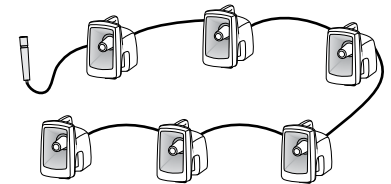

SIMPLE LINE-OUT TO LINE-IN CONNECTION
EXPANDS YOUR COVERAGE

TECHNICAL SPECIFICATIONS

Rated Power Output	22 watts
Max SPL @ Rated Power	126 dB @ 1 meter
Frequency Response	400 Hz - 10 kHz
Charger (RC-6000)	18V DC/universal input (100Vac - 240Vac, 50 - 63Hz)
Battery	12 volt rechargeable, 5.4 AH
Dimensions (HWD)	13" x 9" x 14" (33 x 23 x 36 cm)
Weight	15lbs / 6.8 Kg

Inputs	
Line	Hi-Z, unbalanced, 1/4"-phone
Mic 1	Lo-Z, unbalanced, 1/4"-phone (used for wireless on MEGA-6000U1)
Mic 2	Lo-Z, unbalanced, 1/4"-phone
Outputs	
Line (post fader)	Lo-Z, 1/4"-phone
Speaker Out	4Ω, unswitched, 1/4"-phone

(Features & Specifications Subject to Change Without Notice)