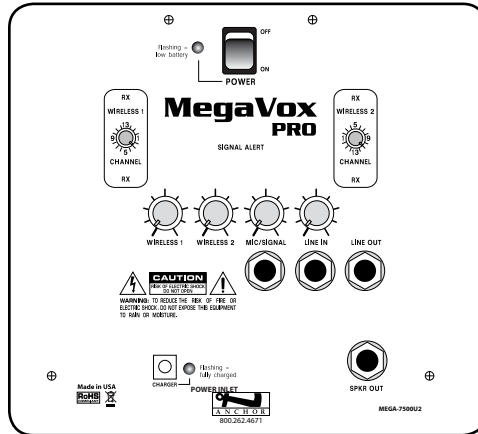

With the MegaVox Pro you're ready for any situation . . . it's lightweight, loud & easy to carry. Just grab it and go!

Features

True AC/DC, 110/220V power supply

40W AC/ 20W DC

126 dB of clear sound

Reaches crowds of 1,000+

Lightweight - Only 15 lbs

High-efficiency re-entrant horn driver

Powerful horn amplifier

Up to two built-in 16-channel UHF wireless receivers

Built-in rechargeable battery runs up to 10 hours on a charge

Microphone with coil cord

Signal alert button

External speaker output

External output powers optional MegaVox Pro companion speaker

Durable injection-molded case is tough, fade resistant & UV treated

Speaker stand receptacle molded into case bottom

(MEGA-7500U2 Back Panel Shown)

MEGAVOX MODELS

- MEGA-7500 Battery powered PA system wired microphone & built-in rechargeable battery
- MEGA-7500U1 One built-in wireless receiver
- MEGA-7500U2 Two built-in wireless receivers
- MEGA-7501 Unpowered companion speaker