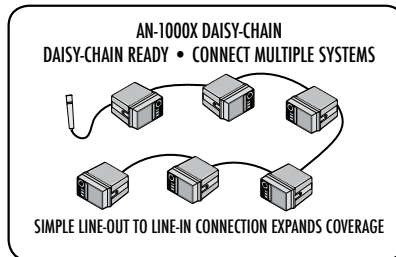

AN-1000X

Speaker Monitor

- *103 dB of Clear Sound*
- *50W Amplifier*
- *Reaches Crowds of 400+*
- *Bass and Treble Controls*
- *Magnetically Shielded Speaker*
- *Unit can be Mounted on a Wall, Ceiling or Speaker Stand.*
- *Weighs Just 9.5 lbs*

SIX YEAR WARRANTY

MADE IN THE USA

AnchorAudio.com • 800.262.4671

AN-1000X Speaker Monitor

MADE IN USA

SIX YEAR WARRANTY

Technical Specifications

The AN-1000X is the most versatile powered monitor on the market. You can add it to an A/V rack setup, use it as a studio monitor, install it in a trade show booth, or place it in the Captain's quarters on a US Navy warship to monitor activities in the intelligence room.

Features

- Reach Crowds of 400+
- 103 dB of Clear Sound
- Bass & Treble Controls
- RCA & 1/4" Line Inputs
- MIC/LINE Configurable XLR Input
- Magnetically Shielded
- 220 Volt CE-Compliant Model
- Durable ABS Case - Black or White
- Speaker Output Drives Companion Speaker