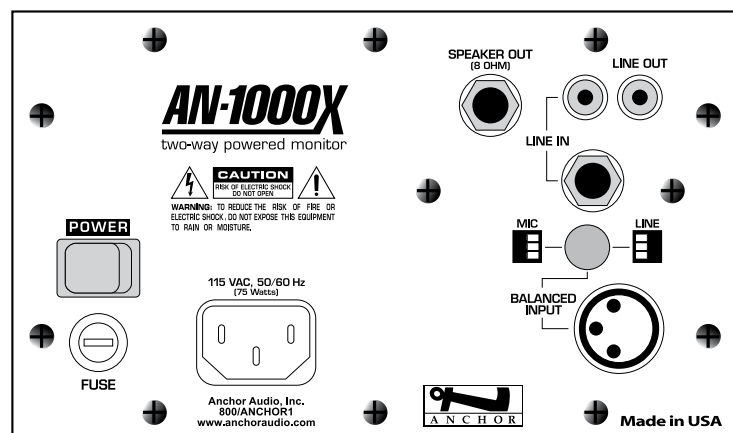

ACCESSORIES

MIC-90	Professional dynamic, cardioid pattern handheld microphone
SC-50	50' Speaker cable
CC-100	Speaker/accessory bag
CC-100XL	Speaker/accessory bag - large
HC-ARMOR24-AN	Anchor Armor hard case - Two AN speaker monitors
CC-550	Speaker stand/accessory bag
SS-250	Speaker stand
MSB-201	Microphone stand with boom
SB-1	Stand mount
SB-3	Ceiling mount bracket*
SB-360	360° swivel wall bracket*

* Available with black or white finish

(Features & Specifications Subject To Change Without Notice)

(AN-1000X Back Panel Shown)