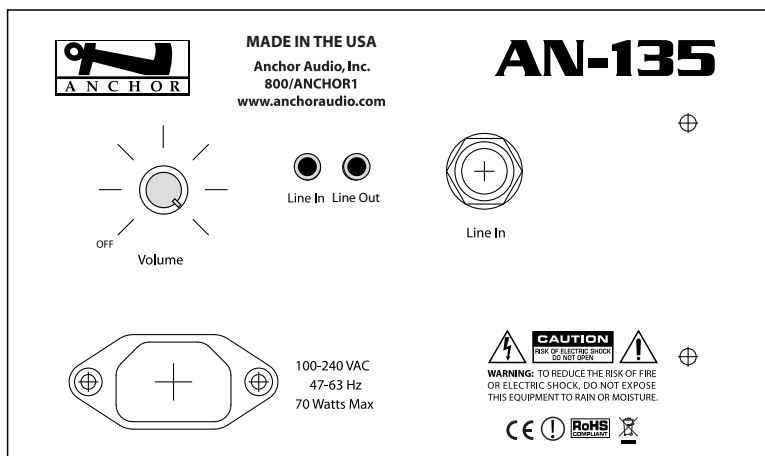

ANCHOR AUDIO, INC.
PORTABLE SOUND SYSTEMS

TORRANCE, CALIFORNIA
www.anchoraudio.com

800.262.4671