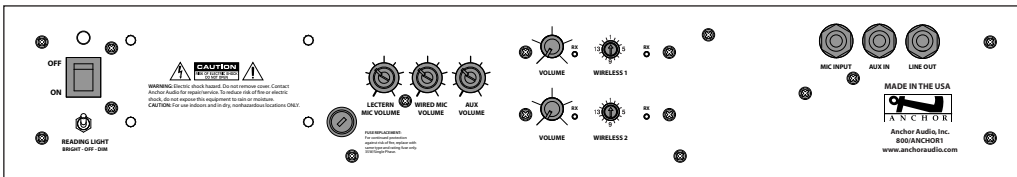

Seville Lectern System

Portable Lectern Sound System Specifications

Advancing Technology

The Seville lectern brings an air of strength and integrity to any presentation. With its built-in sound system and rich oak finish, the Seville is at home on stage, in an elegant hotel or in the university auditorium. The wireless model allows the presenter to use a projector or white board with a hands free microphone.

(LP-7500U2 Control Panel Shown)

SEVILLE MODELS

- LP-7500** Lectern w/ sound system
- LP-7500U1** Lectern w/ sound system w/ built-in UHF wireless receiver
- LP-7500U2** Lectern w/ sound system w/ two built-in UHF wireless receivers

SEVILLE TECHNICAL SPECIFICATIONS

Rated Power Output	70W continuous
Max SPL @ Rated Power	107 dB @ 1 meter
Frequency Response	65 Hz - 15 KHz
AC Power Reqs.	110 - 125 Volts AC, 50/60 Hz 210 - 240 Volts AC, 50/60 Hz (40 VA nominal, 120 VA max)
Speaker Type	6.5 inch woofer, high-output tweeter
Dimensions (HWD)	49 x 24 x 21" / 125 x 61 x 53 cm
Weight	122 pounds / 55 Kg