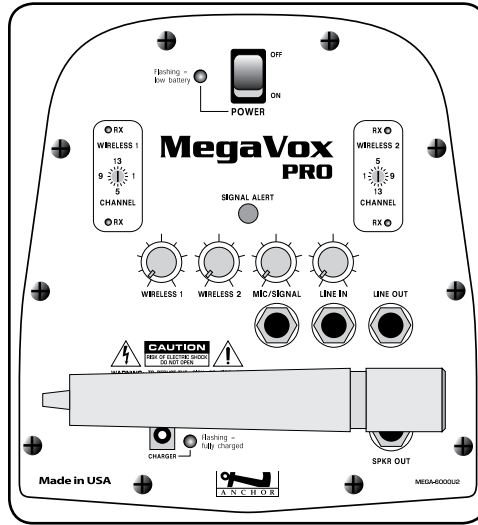

MegaVox PRO PA System

Portable Public Address System Specifications

Advancing Technology

Thousands report the MegaVox PRO as the most reliable PA system on the market. Emergency responders like its signal alert siren, wired microphone and convenient shoulder strap. Coaches, band directors and auctioneers appreciate the flexibility of the AC/DC operation and the range of the wireless microphones.

With the MegaVox Pro you're ready for any situation . . . it's lightweight, loud & easy to carry. Just grab it and go!

(MEGA-6000U2 Back Panel Shown)

MODELS

MEGA-6000 Battery powered PA system wired mic & built-in rechargeable battery

MEGA-6000U1 1 built-in wireless receiver

MEGA-6000U2 2 built-in wireless receivers

UHF WIRELESS

WH-6000 Wireless Handheld mic/transmitter

WB-6000 Wireless body-pack transmitter w/ handsfree microphone. Mic options include:
Over-the-Ear/EM-TA4F, Lapel/LM-60, Collar/CM-60, Headband/HBM-TA4F