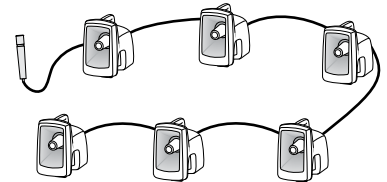

HC-1640 Traveling hard case

CC-550 Speaker stand bag for SS-550

RC-6000 MegaVox Charger

SC-50 50' Speaker cable for MEGA-6001

- 6-YEAR WARRANTY!**
- REACH CROWDS OF 3,000+
- 126 DB OF CLEAR SOUND
- TRUE AC/DC 110/220 POWER SUPPLY
- 16 CHANNEL UHF DIVERSITY WIRELESS BY ANCHOR AUDIO
- 1 OR 2 BUILT-IN WIRELESS RECEIVERS
- SIGNAL ALERT BUTTON
- POWERFUL AMPLIFIER & HORN DRIVER
- LIGHTWEIGHT AT ONLY 15 POUNDS
- BUILT-IN RECHARGEABLE BATTERY RUNS UP TO 10 HOURS ON A CHARGE
- HIGH-EFFICIENCY RE-ENTRANT HORN DRIVER
- DURABLE INJECTION-MOLDED CASE IS TOUGH, FADE RESISTANT & UV TREATED
- SPEAKER STAND RECEPTACLE MOLDED INTO CASE BOTTOM
- DYNAMIC MICROPHONE W/ COIL CORD
- EXTERNAL OUTPUT POWERS OPTIONAL MEGA VOX PRO COMPANION SPEAKER

MADE IN THE USA!

MEGAVOX PRO DAISY-CHAIN DAISY-CHAIN READY • CONNECT MULTIPLE SYSTEMS

SIMPLE LINE-OUT TO LINE-IN CONNECTION EXPANDS YOUR COVERAGE

MEGAVOX PRO TECHNICAL SPECIFICATIONS

Rated Power Output	22 watts
Max SPL @ Rated Power	126 dB @ 1 meter
Frequency Response	400 Hz - 10 kHz
Charger (RC-6000)	18V DC/universal input (100Vac - 240Vac, 50 - 63Hz)
Battery	12 volt rechargeable, 5.4 AH
Dimensions (HWD)	13 x 9 x 14" / 33 x 23 x 36 cm
Weight	15 pounds / 6.8 Kg