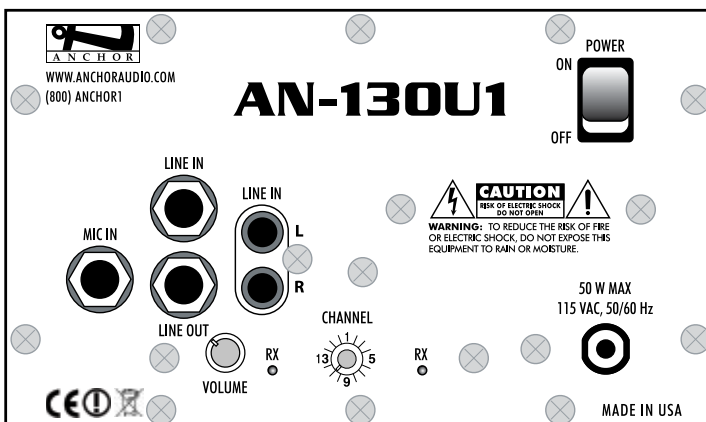

(AN-130U1 Control Panel Shown)

ANCHOR AUDIO, INC.
PORTABLE SOUND SYSTEMS

TORRANCE, CALIFORNIA
www.anchoraudio.com

800.262.4671